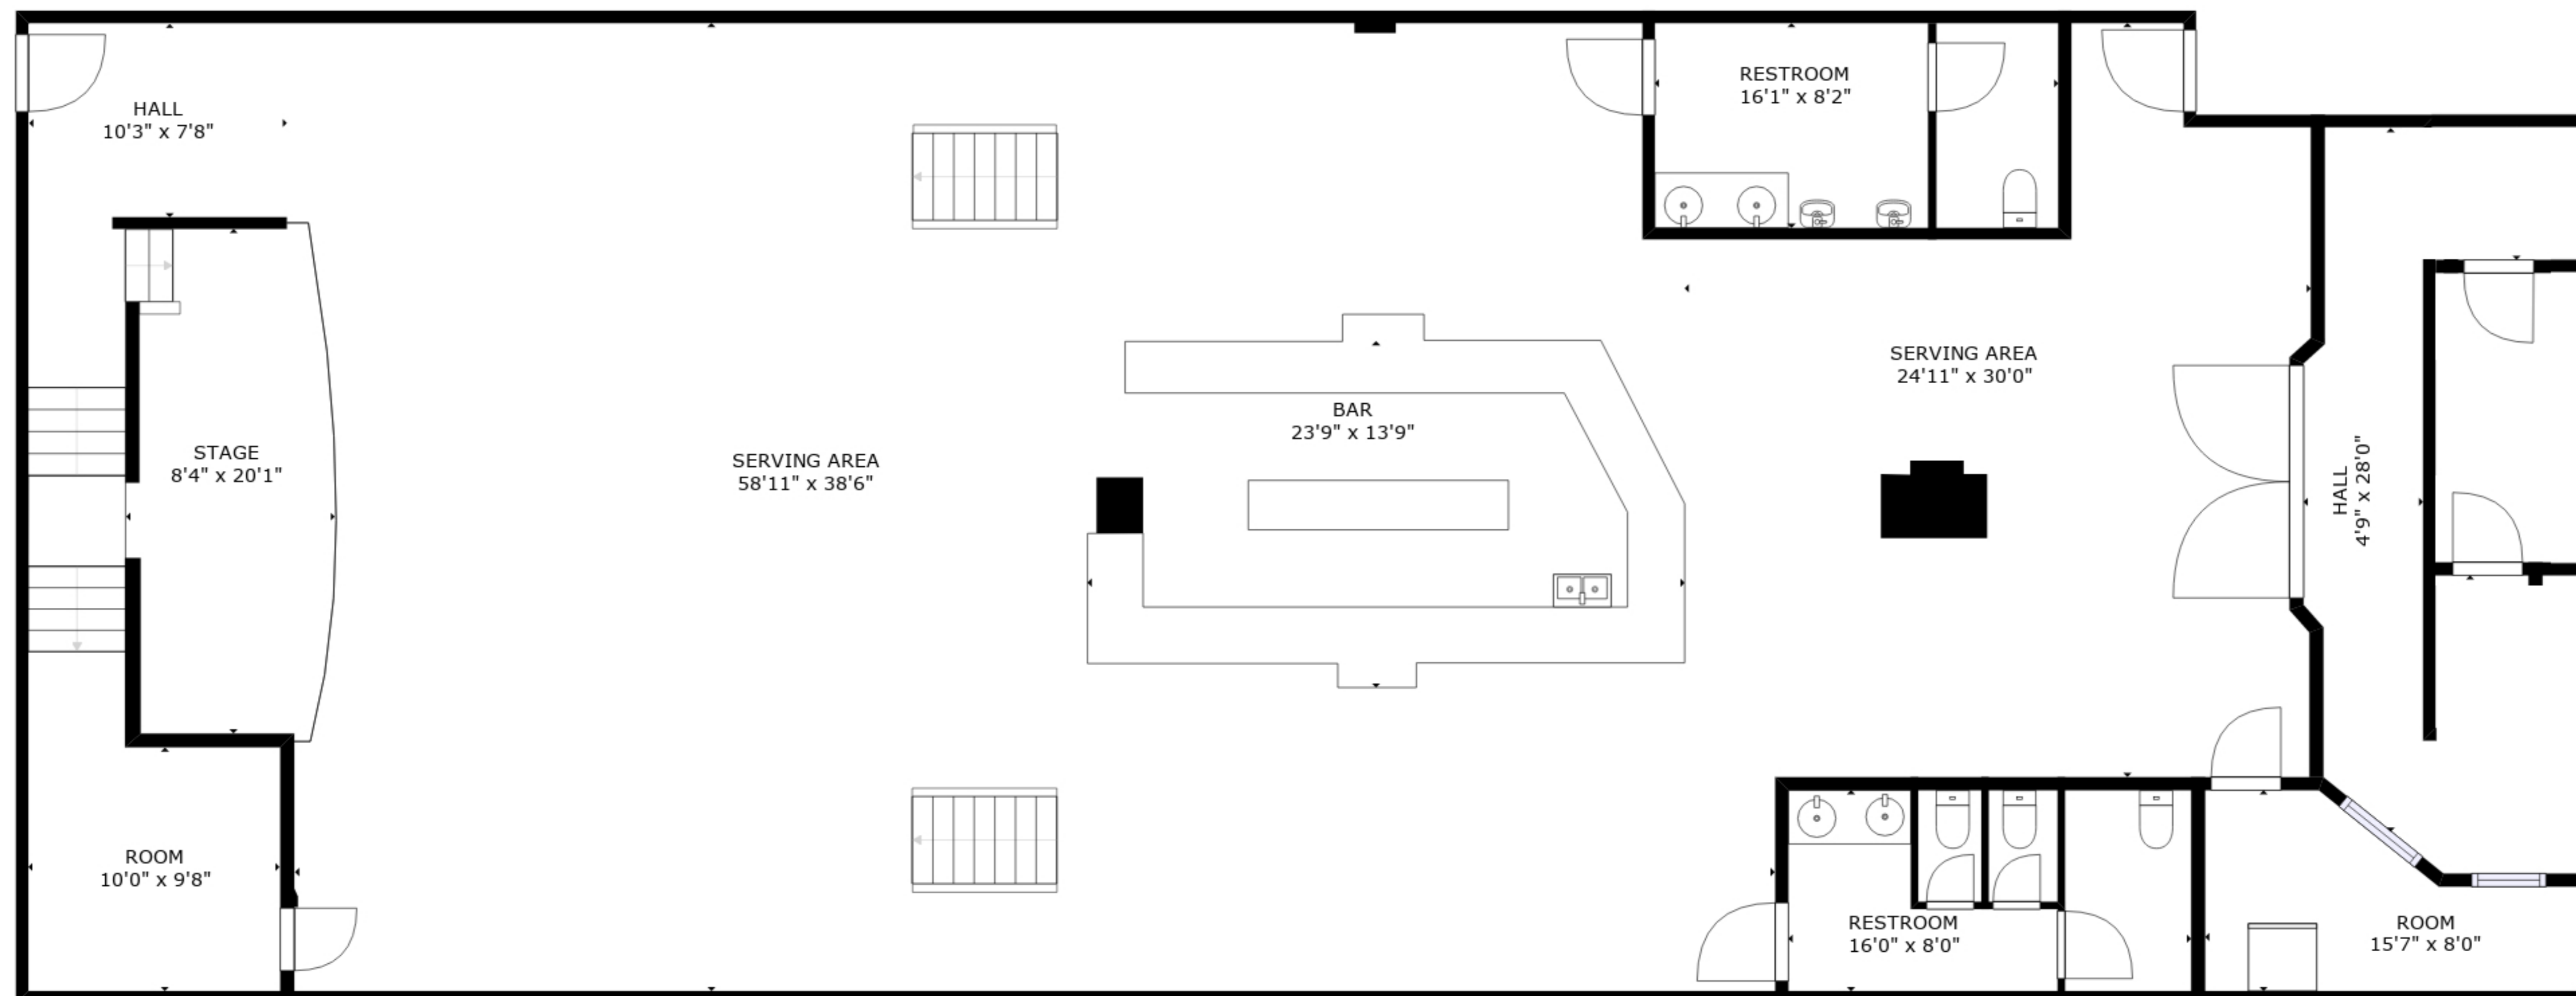

FLOOR 2

FLOOR 1

DETROIT CIRCLE CENTER

GROSS INTERNAL AREA

FLOOR 1: 3701 sq. ft, FLOOR 2: 2786 sq. ft

TOTAL: 6487 sq. ft

SIZES AND DIMENSIONS ARE APPROXIMATE, ACTUAL MAY VARY.